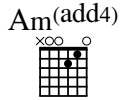

One River

H

Lead Vocal

Chorus 2

S.

A.

T.

B.

Guitar

Fl.

Vln. solo

Vln.

Vln.

Vla.

Vc.

Mand.

Bass