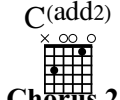

One River

H

Lead Vocal

Chorus 2

S.

A.

T.

B.

Guitar

Fl.

Vln. solo

Vln.

Vln.

Vla.

Vc.

Mand.

Bass