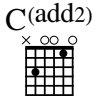

One River

H

Lead Vocal

Chorus 2

S.

A.

T.

B.

Guitar

Fl.

Vln. solo

Vln.

Vln.

Vla.

Vc.

Mand.

Bass